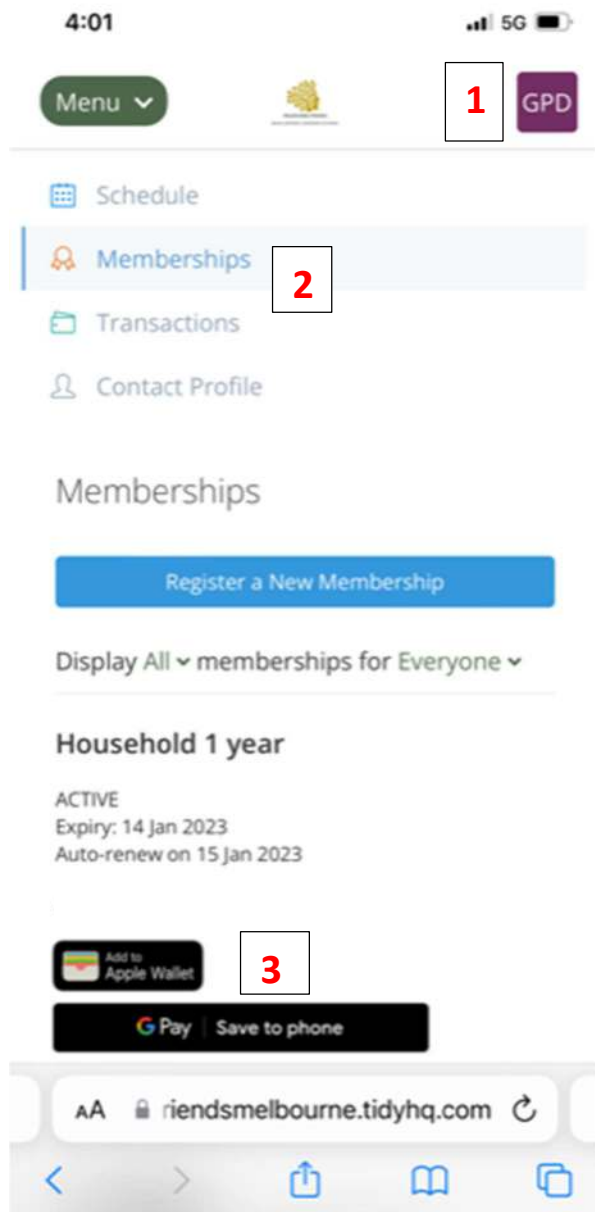

Melbourne Friends

Digital Membership Cards

To access and download your digital membership card follow the instructions below.

1. Login to your TidyHQ account, from your mobile phone, and then go to Contact Profile.
2. Click on Memberships and you will your membership details.
3. Click on either Add to Apple Wallet or GPay Save to Phone.
4. You will be automatically asked for permission to add to your mobile phone wallet.

1:58

5G

Done

4

STATUS
Active

MEMBERSHIP

Household 1
year

ID